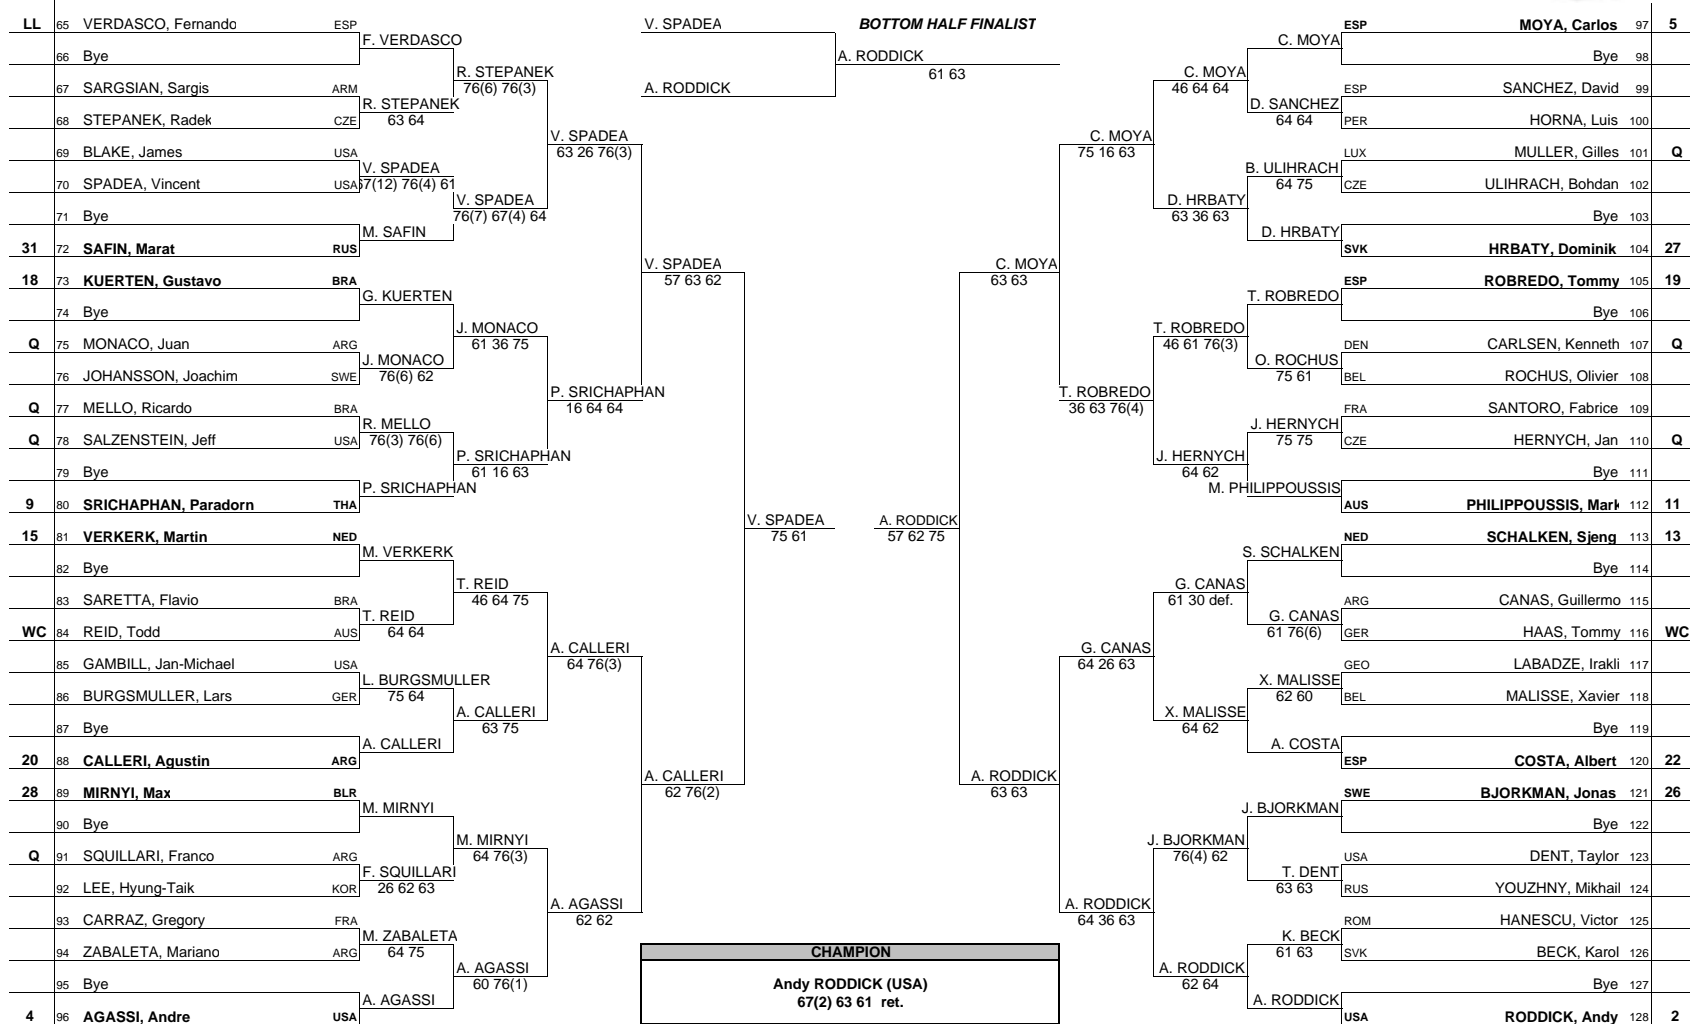

MAIN DRAW SINGLES

Nasdaq-100 Open - Miami AMS

24 March-4 April 2004
Hard
\$3,200,000
403

CHAMPION
Andy RODDICK (USA)
67(2) 63 61 ret.

Table with 7 columns: Seeded Players, Lucky Loser, Replaces, Lucky Loser, Replaces, Last Direct Acceptance. Includes player names and reasons for withdrawal or replacement.

MAIN DRAW SINGLES

Nasdaq-100 Open

24 March-4 April 2004
Hard
\$3,200,000
403

CHAMPION
Andy RODDICK (USA)
67(2) 63 61 ret.

Table with 7 columns: Seeded Players, Lucky Loser, Replaces, Lucky Loser, Replaces, Last Direct Acceptance. It lists various players and their statuses, including 'Ascension-81' and 'ATP Supervisor'.