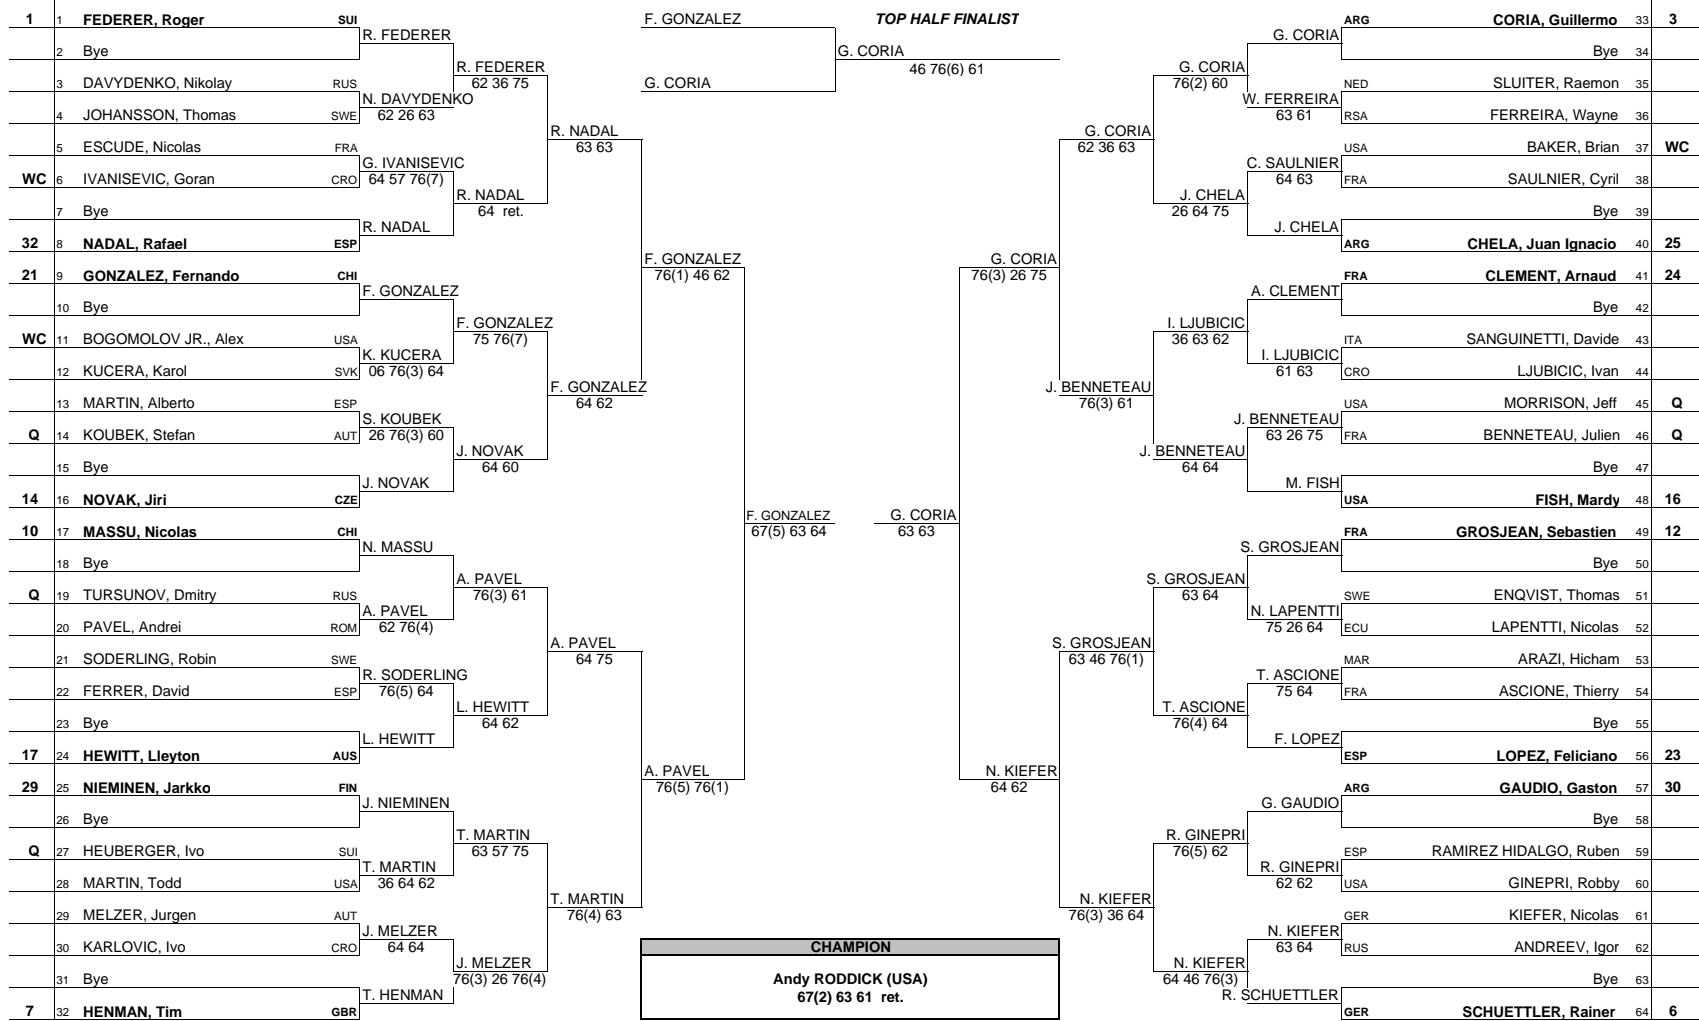

MAIN DRAW SINGLES

Nasdaq-100 Open - Miami AMS

24 March-4 April 2004
Hard
\$3,200,000
403

CHAMPION
Andy RODDICK (USA)
67(2) 63 61 ret.

Table with 7 columns: Seeded Players, Lucky Loser, Replaces, Lucky Loser, Replaces, Last Direct Acceptance. Includes player names and reasons for withdrawal or replacement.

MAIN DRAW SINGLES

Nasdaq-100 Open

24 March-4 April 2004
Hard
\$3,200,000
403

CHAMPION
Andy RODDICK (USA)
67(2) 63 61 ret.

Table with 7 columns: Seeded Players, Lucky Loser, Replaces, Lucky Loser, Replaces, Last Direct Acceptance. It lists various players and their statuses, including 'Ascension-81' and 'ATP Supervisor'.